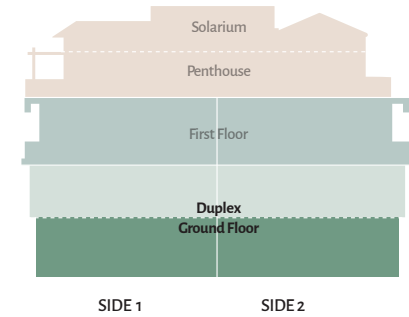

GROUND FLOOR DUPLEX (LOWER LEVEL) 3 BEDROOMS

CONSTRUCTED AREA

Apartment area	167 sqm
Extra area	37 sqm
Terrace	45 sqm
Garden	165 sqm

3 bedrooms

4 bathrooms

2 parking

1 storage