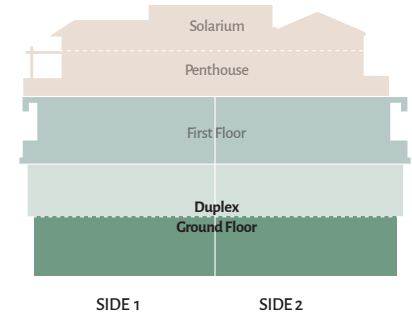

GROUND FLOOR DUPLEX (LOWER LEVEL) 4 BEDROOMS

CONSTRUCTED AREA

Apartment area	167 sqm
Extra area	52 sqm to 86 sqm
Terrace	45 sqm to 263 sqm
Garden	155 sqm to 345 sqm