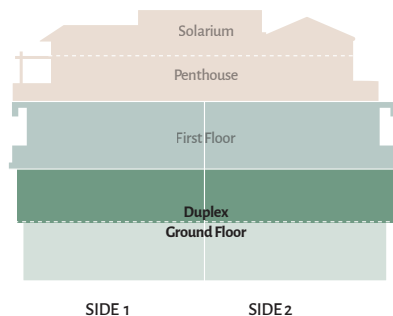

5

GROUND FLOOR DUPLEX (UPPER LEVEL)

4 BEDROOMS

CONSTRUCTED AREA

Apartment area	167 sqm
Extra area	52 sqm to 86 sqm
Terrace	45 sqm to 263 sqm
Garden	155 sqm to 345 sqm