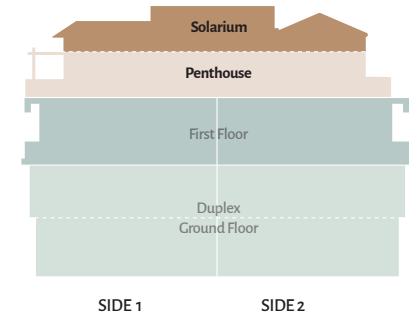

PENTHOUSE (SOLARIUM) 3 BEDROOMS

CONSTRUCTED AREA

Apartment area	142 sqm
Terrace	130 sqm to 144 sqm
Solarium	70 sqm to 74 sqm

3 bedrooms

4 bathrooms

2 parking

1 storage

EXTRAS: Pre-installation for a plunge pool and electrical outdoor kitchen.