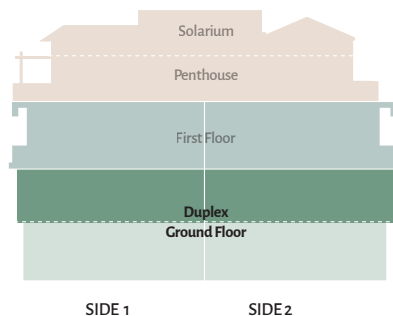

4

GROUND FLOOR DUPLEX (UPPER LEVEL) 3 BEDROOMS

CONSTRUCTED AREA

Apartment area	167 sqm
Extra area	37 sqm
Terrace	45 sqm
Garden	165 sqm