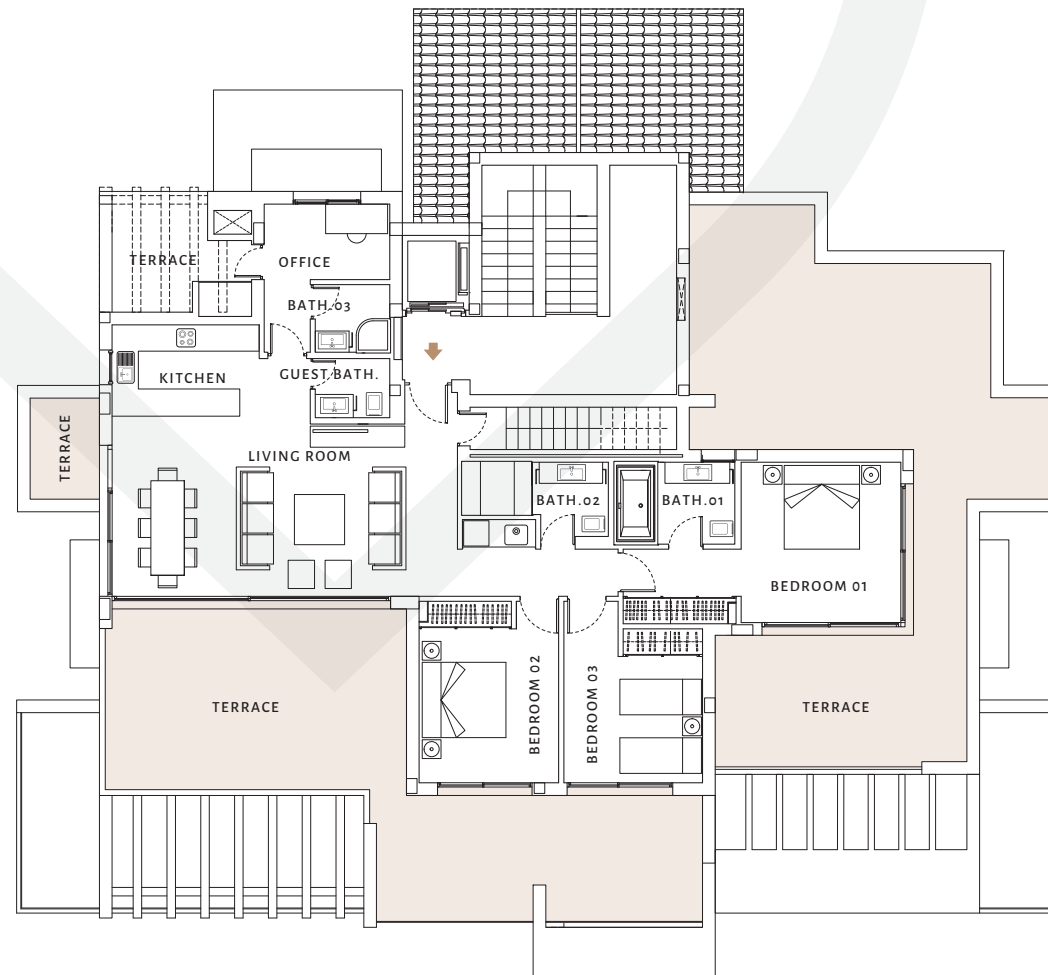

### CONSTRUCTED AREA

Apartment area	142 sqm
Terrace	130 sqm to 144 sqm
Solarium	70 sqm to 74 sqm

3 bedrooms

4 bathrooms

2 parking

1 storage

EXTRAS: Pre-installation for a plunge pool and electrical outdoor kitchen.