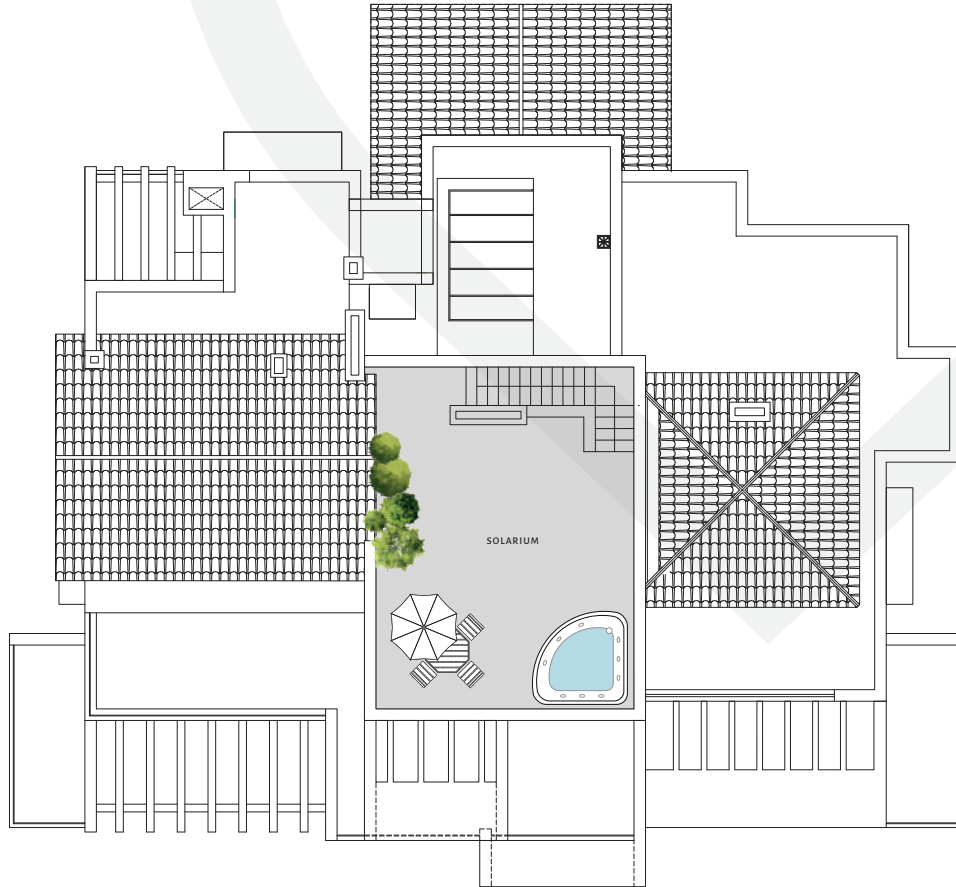

### CONSTRUCTED AREA

Apartment area	142 sqm
Terrace	130 sqm to 144 sqm
Solarium	70 sqm to 74 sqm

3 bedrooms

4 bathrooms

2 parking

1 storage

EXTRAS: Pre-installation for a plunge pool and electrical outdoor kitchen.