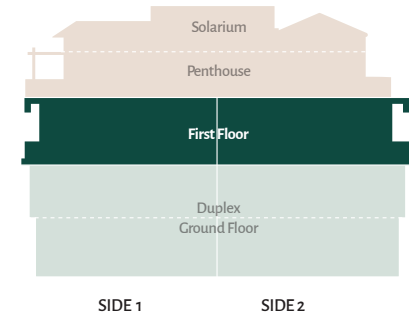

FIRST FLOOR APARTMENT 3 BEDROOMS

CONSTRUCTED AREA

Apartment area	122 sqm
Terrace	71 sqm to 84 sqm
Garden	55 sqm to 175 sqm

3 bedrooms

2 bathrooms

2 parking

1 storage