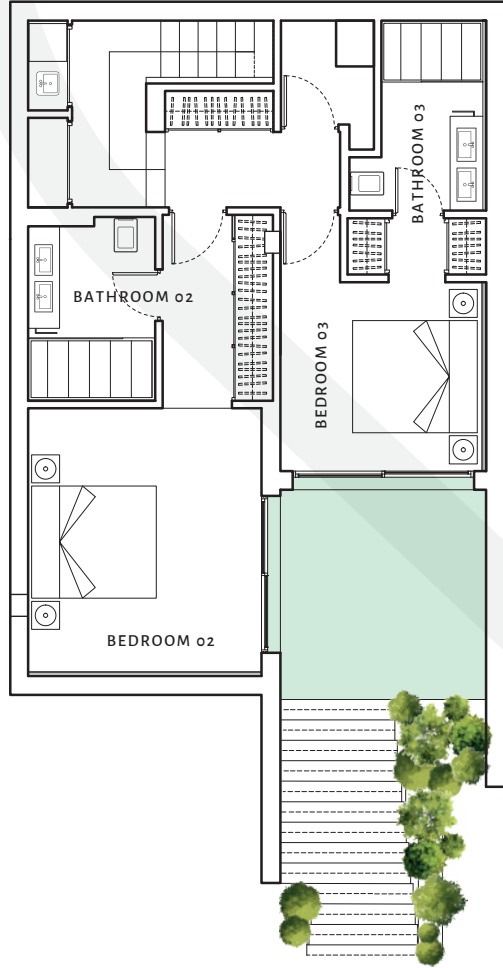

## CONSTRUCTED AREA

Apartment area	167 sqm
Extra area	37 sqm
Terrace	45 sqm
Garden	165 sqm

3 bedrooms

4 bathrooms

2 parking

1 storage

4

## GROUND FLOOR DUPLEX (LOWER LEVEL) 3 BEDROOMS